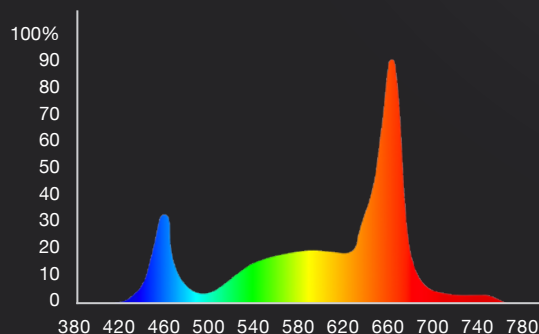

# The Avici Vertical Bar

---

215w per Bar

520 uMole per Bar

Programmable Spectrum

The ultimate low profile LED.

## Programmable Spectrum Plug and Play Presets

Spectrum	Programmable
PPF	520 per Bar
Max Wattage	215w per Bar
Input Current	4.48 A @ 48 volts
Input Voltage	48 volts DC
Input Power Plug	NEMA 6-15P (240v) or NEMA 5 or NEMA L7P
Power Factor	0.99 @ 120 volts
Light Source	Osram OSOLON LED array
Lifetime	> 150,000 hours
Ingress Rating	IP67
RMH (Recommended Mounted Height Above Canopy)	> 16"
Footprint @RMH	1'6" x 4'
Dimming / Spectrum Control	External Controller
Dimensions	44 x 5.5 x 2.5 inches (~ 12 lbs)