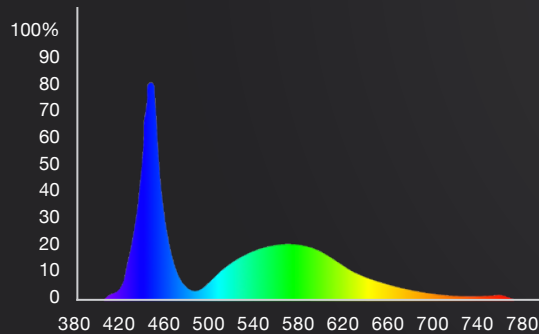

# The Avici Vertical Bar

---

215w per Bar

520 uMole per Bar

Programmable Spectrum

The ultimate low profile LED.

## Programmable Spectrum Plug and Play Presets

Spectrum	Programmable
PPF	520 per Bar
Max Wattage	215w per Bar
Input Current	4.48 A @ 48 volts
Input Voltage	48 volts DC
Input Power Plug	NEMA 6-15P (240v) or NEMA 5 or NEMA L7P
Power Factor	0.99 @ 120 volts
Light Source	Osram OSOLON LED array
Lifetime	> 150,000 hours
Ingress Rating	IP67
RMH (Recommended Mounted Height Above Canopy)	> 16"
Footprint @RMH	1'6" x 4'
Dimming / Spectrum Control	External Controller
Dimensions	44 x 5.5 x 2.5 inches (~ 12 lbs)