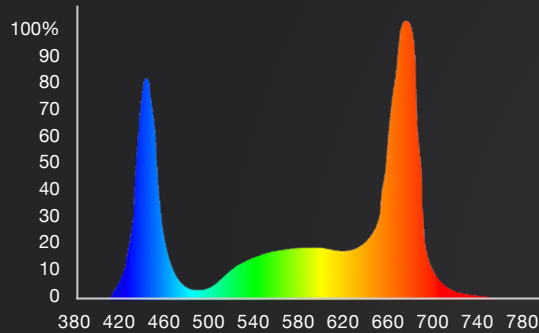

# The Avici Vertical Bar

---

215w per Bar

520 uMole per Bar

Programmable Spectrum

The ultimate low profile LED.

## Programmable Spectrum Plug and Play Presets

Spectrum	Programmable
PPF	520 per Bar
Max Wattage	215w per Bar
Input Current	4.48 A @ 48 volts
Input Voltage	48 volts DC
Input Power Plug	NEMA 6-15P (240v) or NEMA 5 or NEMA L7P
Power Factor	0.99 @ 120 volts
Light Source	Osram OSOLON LED array
Lifetime	> 150,000 hours
Ingress Rating	IP67
RMH (Recommended Mounted Height Above Canopy)	> 16"
Footprint @RMH	1'6" x 4'
Dimming / Spectrum Control	External Controller
Dimensions	44 x 5.5 x 2.5 inches (~ 12 lbs)