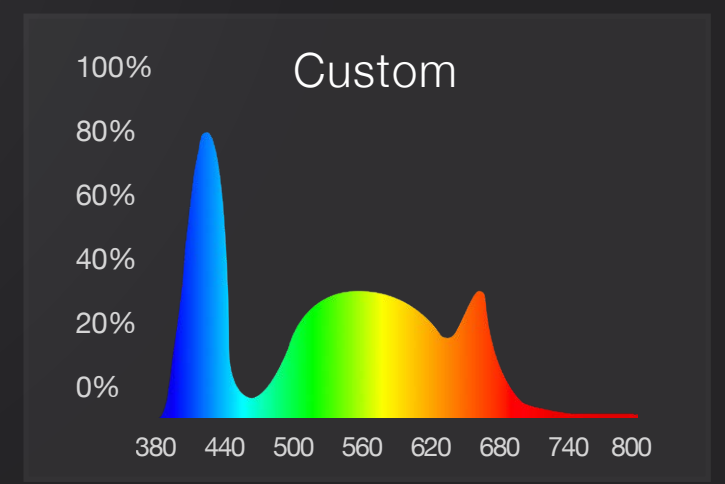

440 Blue Pest Control