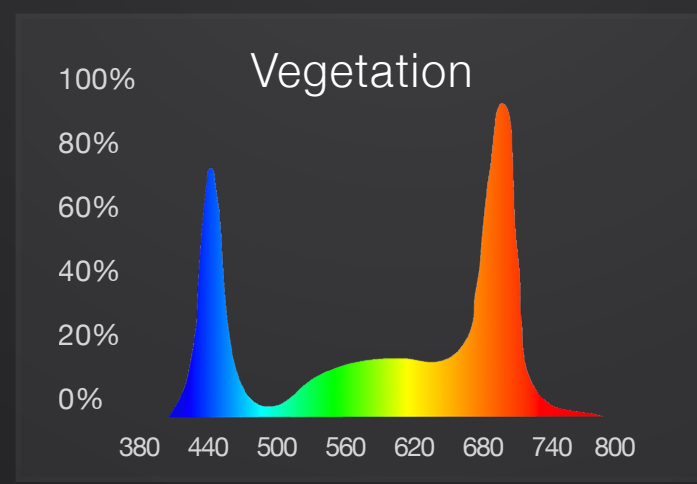

Proprietary Spectrum