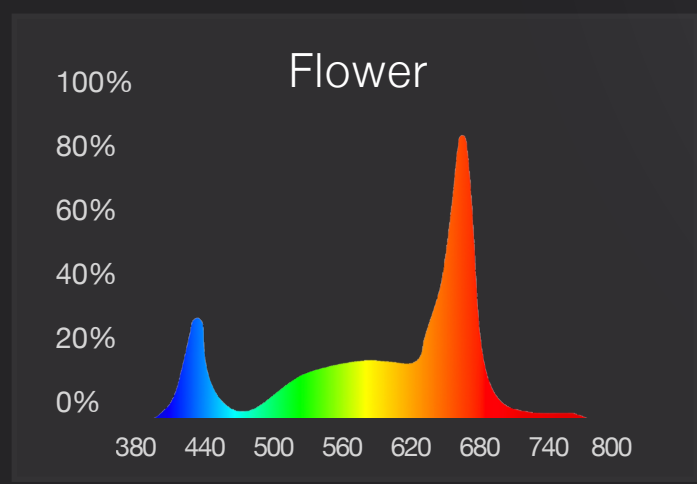

Avoid Crop Rotation