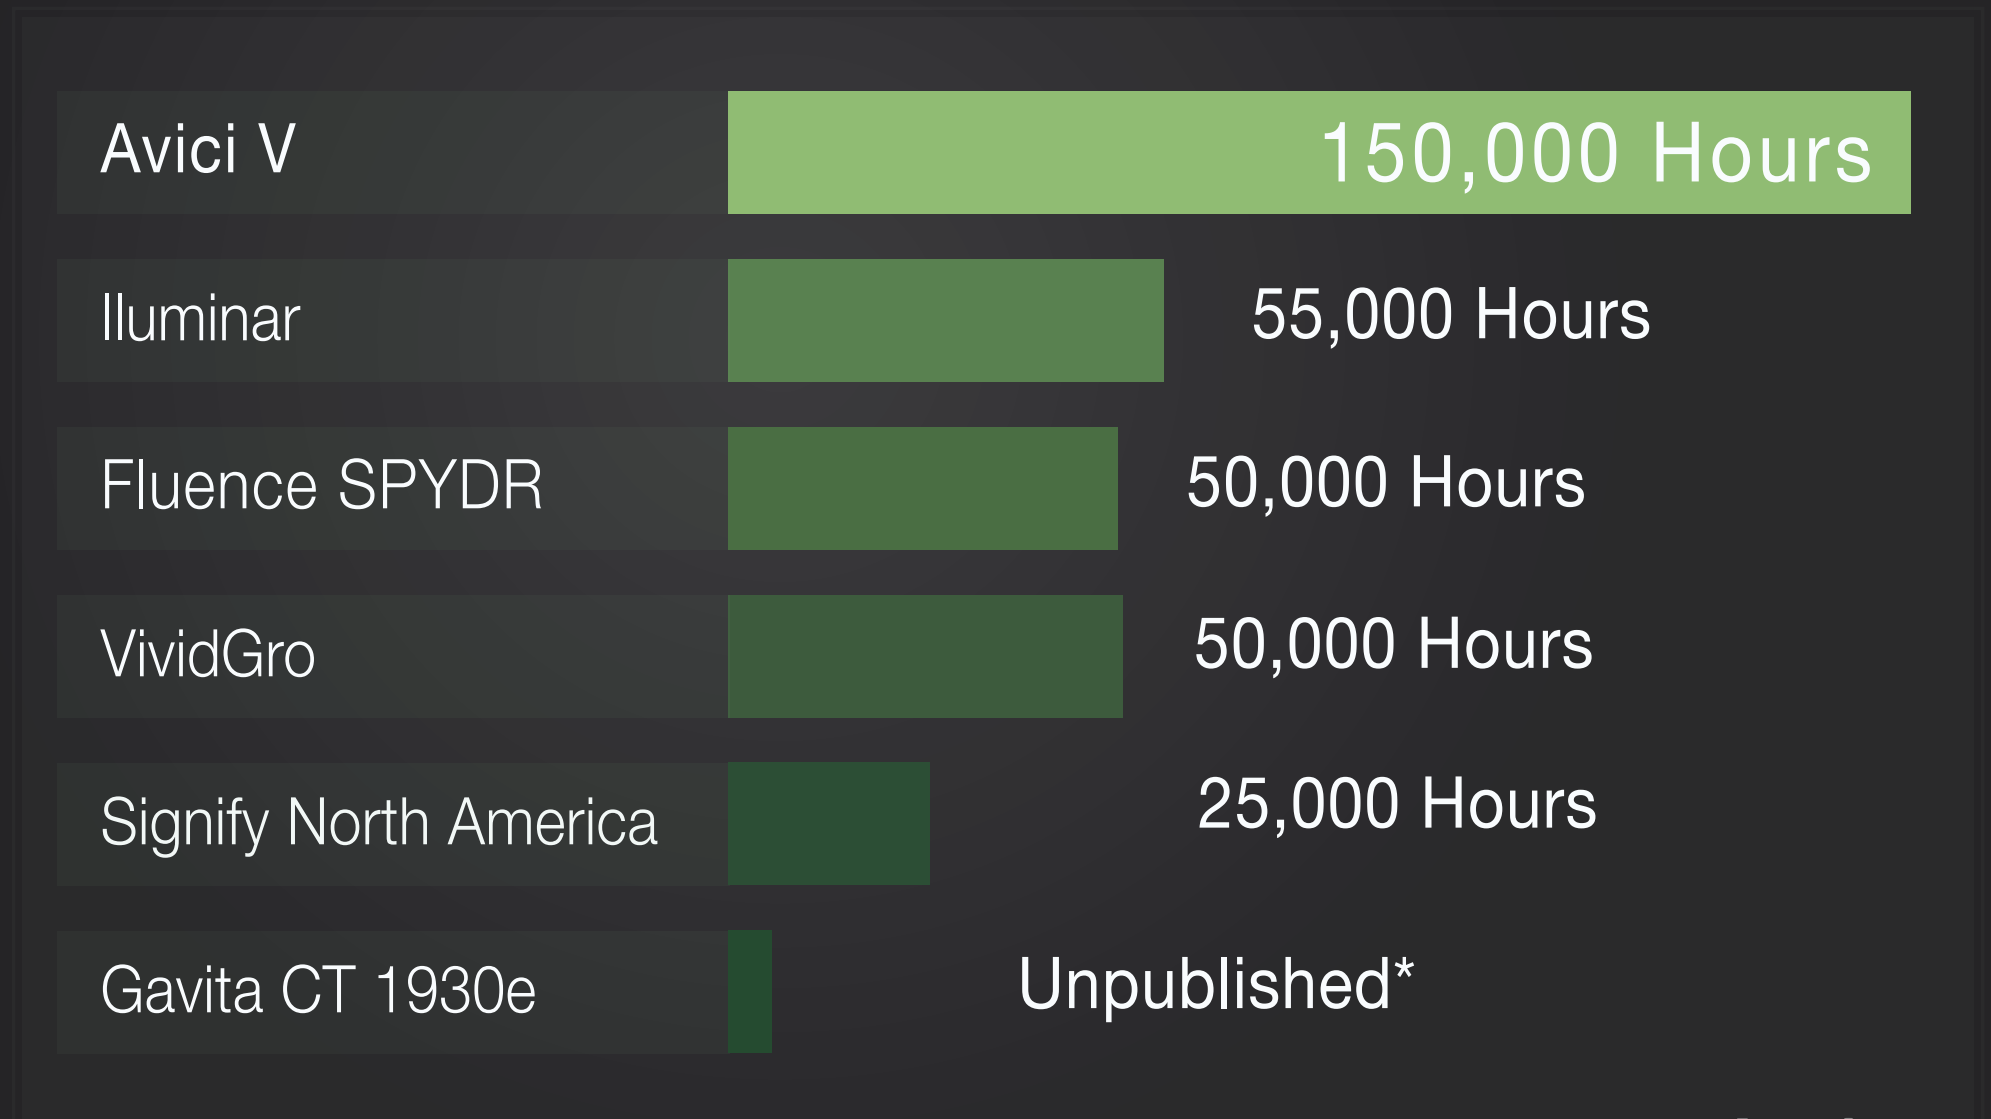

Proprietary Spectrum

440 Blue Pest Control

Long Term Operational Cost

The Avici has the lowest operational cost in the industry.

96.7%

Electrical Efficiency

World Record Breaking

Qualifies for rebates.

More light than an HPS and much higher efficiency.

Diodes that are never overdriven produce less heat.

32 Years

Built to Last

Longest Rated Life

32 year part life instead of the standard 5 years.

150,000 hours rated life instead of the standard 55,000.

Highest Rated Life

The Avici has the highest rated life of any LED.

WE VALUE

TRANSPARENCY

Let's Work Together.

With everyone claiming to have the best and most efficient lighting, we've made it easy to compare performance based on certified national lab testing, not brochure claims. Our entire and unedited CSA and FCC reports are on our website.

Revolution
MICRO

Customize
your light.

Revolutionize
your grow.

Avici Vertical

Spectrum	Programmable
PPF	570 μ Mole/s per Bar
Max Wattage	245w per Bar
Input Current	1.1A @ 240, 0.88A @ 277v, 0.71@ 347v, 0.51@ 480v
Input Voltage	240v, 277v, 347v or 480v
Power Factor	0.99 @ 277 volts
Light Source	Osram OSOLON LED array
Lifetime	> 150,000 hours
Ingress Rating	IP67
RMH (Recommended Mounted Height Above Canopy)	> 16"
Footprint @RMH	1'6" x 4'
Dimming / Spectrum Control	External Controller
Dimensions	45 x 5.5 x 2.5 inches (~ 12 lbs)
Rack of Four (2280 μ Mole/s)	52 x 45 x 4 inches
Rack of Three (1710 μ Mole/s)	36.5 x 45 x 4 inches
Rack of Two (1140 μ Mole/s)	21 x 45 x 4 inches