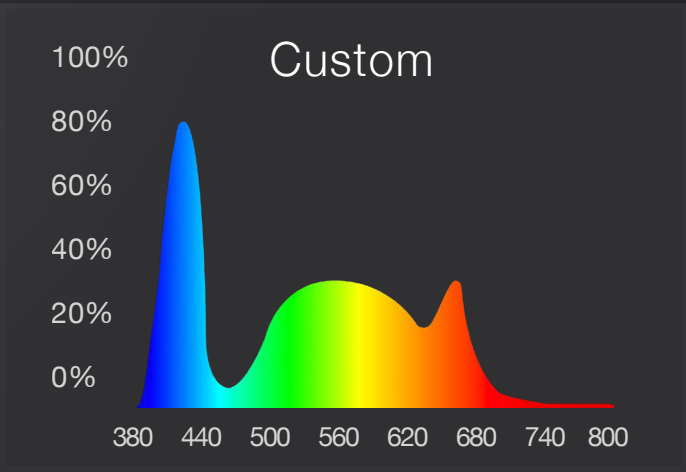

Grown with Avici

Fully Customizable Spectrum

Avoid Crop Rotation

Proprietary Spectrum

440 Blue Pest Control