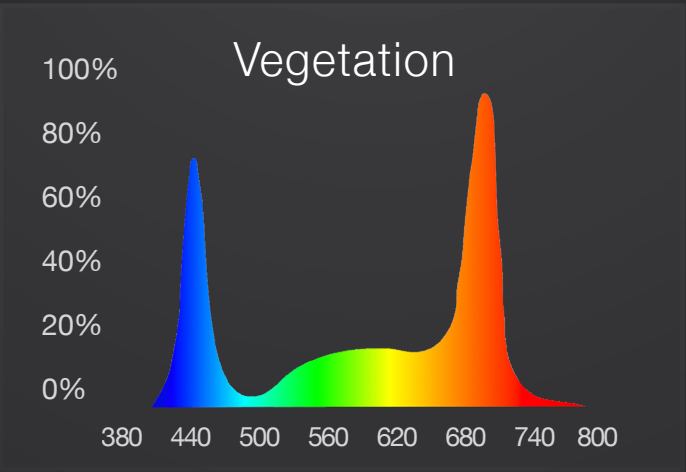

Grown with Avici

Fully Customizable Spectrum

Avoid Crop Rotation

Proprietary Spectrum

440 Blue Pest Control