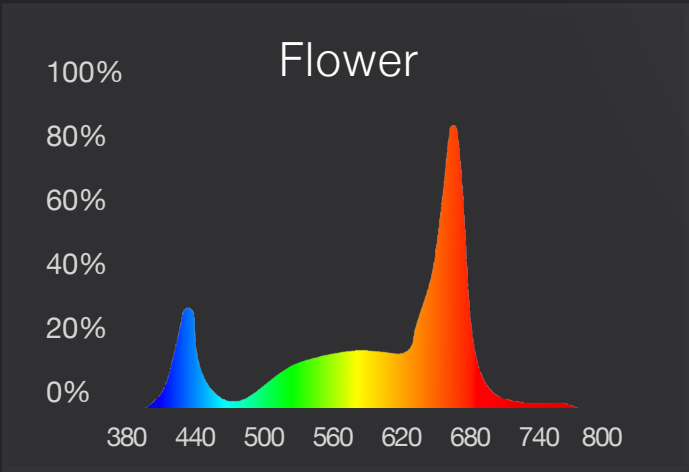

Grown with Avici

Fully Customizable Spectrum

Avoid Crop Rotation

Proprietary Spectrum

440 Blue Pest Control