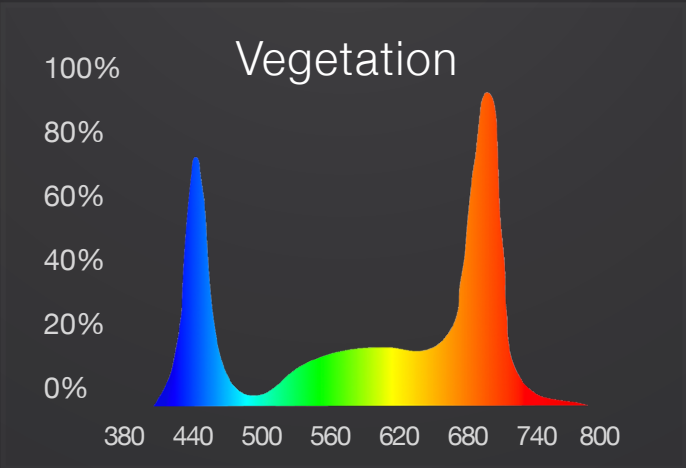

440 Blue Pest Control