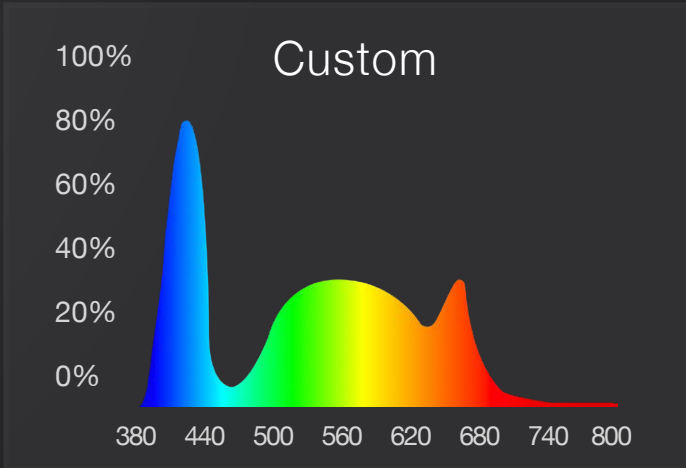

Grown with Avici

Fully Customizable Spectrum

Avoid Crop Rotation

Proprietary Spectrum

440 Blue Pest Control