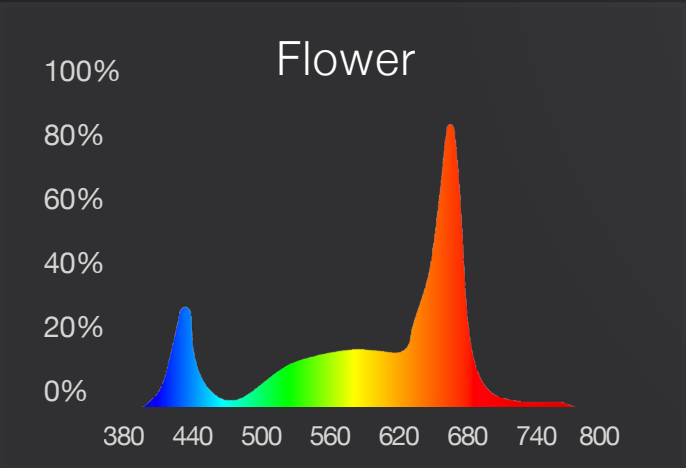

Build Your Perfect Light

980w

2280 μ Mole

Programmable Spectrum

The ultimate low profile LED.

Grown with Avici

Fully Customizable Spectrum

Avoid Crop Rotation

Revolution
MICRO

Customize
your light.

Revolutionize
your grow.

Avici V4

| | |
|---|---|
| Spectrum | Programmable |
| PPF | 2280 μ Mole/s |
| Max Wattage | 980w |
| Input Current | 4.1A @ 240v, 3.5A @ 277v, 2.8A @ 347v, 2.0 @ 480v |
| Input Voltage | 240v, 277v, 347v or 480v |
| Power Factor | 0.99 @ 277 volts |
| Light Source | Osram OSOLON LED array |
| Lifetime | > 150,000 hours |
| Ingress Rating | IP67 |
| RMH (Recommended Mounted Height Above Canopy) | > 16" |
| Footprint @RMH | 5' x 5' |
| Dimming / Spectrum Control | External Controller |
| Dimensions | 52 x 45 x 4 inches (~ 47.5 lbs) |