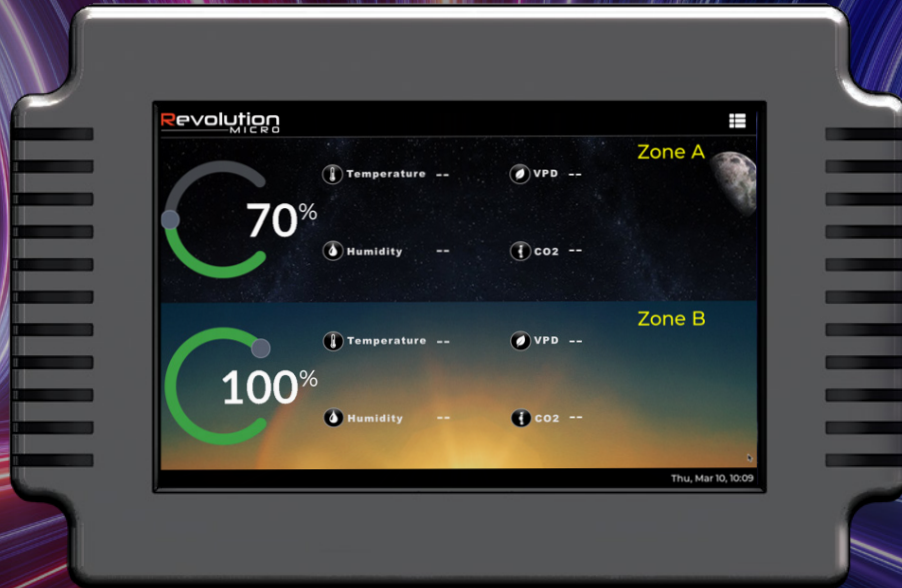

TouchMi

All Digital Lighting Controller

Spectrum, Humidity, Temperature, CO₂, VPD

Intelligent Features

- Laboratory Grade sensors.
- Controls 512 lights in two zones.
- Built in sunrise and sunset functions.
- Automatically dims lights during overtemperature events.

Spectrum Control

The TouchMi gives cultivators seasonal presets for Clone, Veg, Flower, and Finish, as well as the option to customize the spectrum with an intuitive interface.